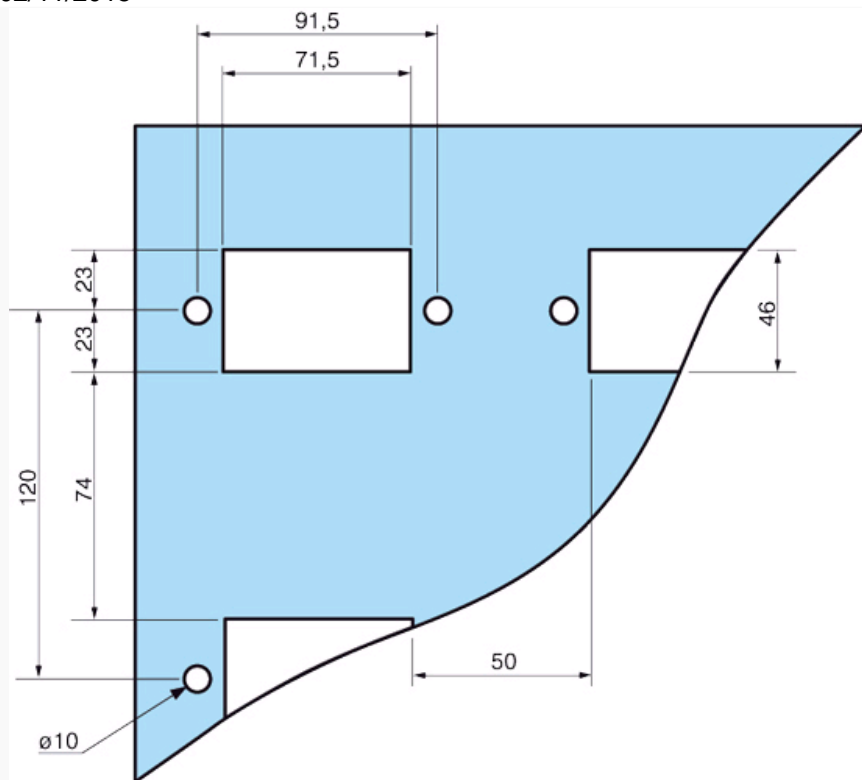

Type	Description
88970810 MA1	IP40 faceplate : CD20 or XD26

Specifications

Dimensions (mm)

IP40

N°	Legend
①	88970809 = 110 88970810 = 155
②	88970809 = 108 88970810 = 108

Dimensions (mm)

**Dimensions (mm)**

EN 88970810_N02