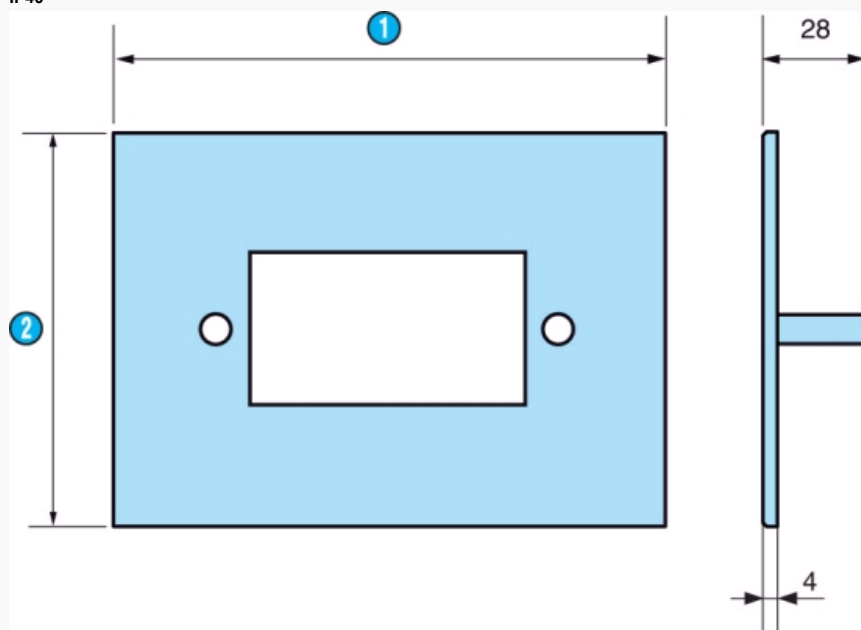

Faceplates MA1 Part number 88970810

- IP67 : sealing on front panel, panel-mounting of the Millennium 3
- IP40 : direct access to the front of the controller, possibility of labelling (laser marking)

Part numbers

Type	Description
88970810 MA1	IP40 faceplate : CD20 or XD26

Specifications

Dimensions (mm)

IP40

N°	Legend
①	88970809 = 110 88970810 = 155
②	88970809 = 108 88970810 = 108

Dimensions (mm)

**Dimensions (mm)**

EN 88970810_N02