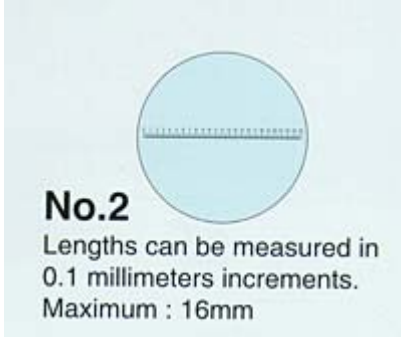

Aven Inc.
4595 Platt Rd.
Ann Arbor, MI 48108
Phone: 734.973.0099
Email: info@aventools.com • **Web Address:** www.aventools.com

All Categories > Hand Tools > Tweezers and Smart Tweezers > Ceramic Tweezers > Quick-Test Auto-Scanning Tweezers > Stainless Steel Probes > 4-Pc. Single Probe Sets > Loupes with Scales > Item # 26004

[larger image](#)

Item # 26004, No. 2 Reticle Scale

Length can be measured in 0.1mm increments. Maximum 16 mm.

Specifications

Weight	0.01 lb

[Print](#) [Back](#)