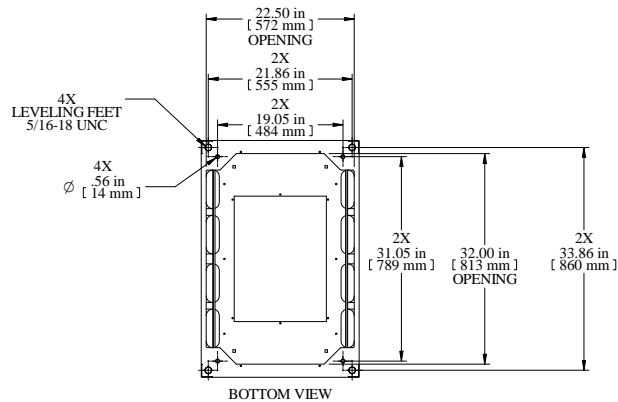

8X  
Ø 1.63 X 3.00  
CABLE PASS THROUGH  
KNOCKOUTS

PART NUMBERS	
CLF244436BK	PAINTED BLACK TEXTURED
NOTES	
Welded Assembly	
See Hammond Website for Additional Accessories	

Data subject to change without notice. Isometric drawing not to scale.