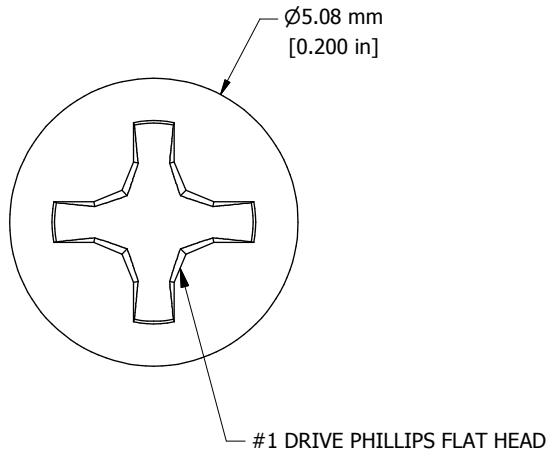

2

1

B

B

A

A

RM440MS100BK
Material - Steel (Black)
Head - #1 Drive Phillips Flat Head
Thread - #4-40 X 0.375"
Sold in 100/package

2