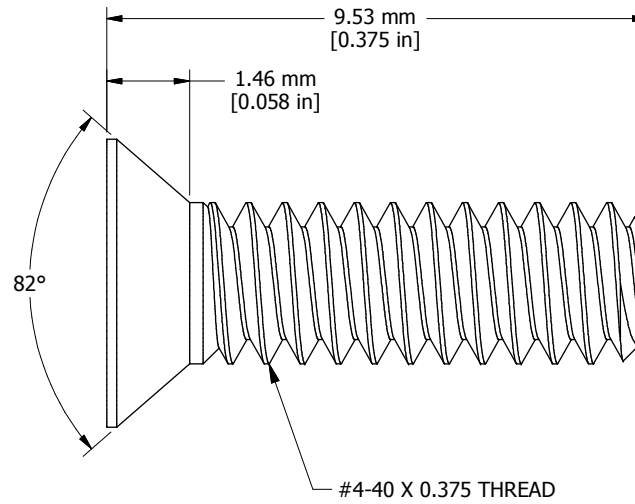

2

1

B

B

A

A

RM440MS100BK
Material - Steel (Black)
Head - #1 Drive Phillips Flat Head
Thread - #4-40 X 0.375"
Sold in 100/package

2