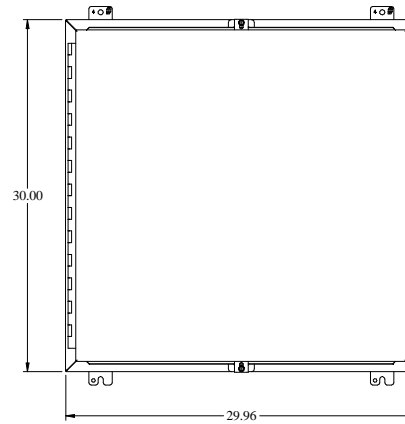

PART No. 1418N4SSKK8

for more information visit  
[www.hammfg.com](http://www.hammfg.com)

Data subject to change without notice

Isometric drawing Not to Scale

INNER PANEL

BACK VIEW

SIDE VIEW

TOP VIEW

FRONT VIEW

SIDE VIEW

BOTTOM VIEW

ISOMETRIC VIEW