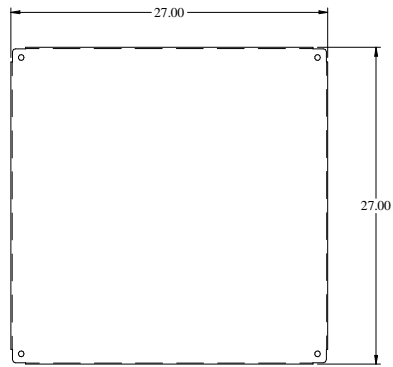

PART No. 1418N4SSKK8

for more information visit  
[www.hammfg.com](http://www.hammfg.com)

Data subject to change without notice

Isometric drawing Not to Scale

INNER PANEL

BACK VIEW

SIDE VIEW

TOP VIEW

FRONT VIEW

SIDE VIEW

BOTTOM VIEW

ISOMETRIC VIEW