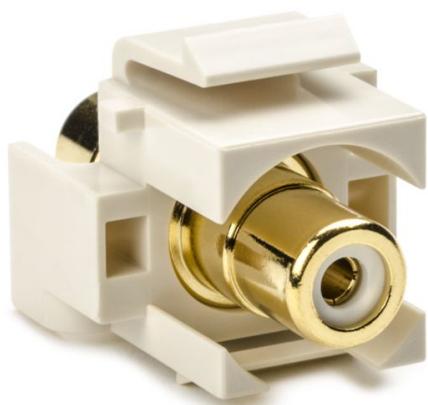

Specification Sheet

Part Number: RCAINSERTW-FW

RCA Coupler Module With White Stripe, Office White, 1/pkg

Article Number	854-44262
Type	RCAINSERT
Color	Office White (OEWH)
Features & Benefits	<ul style="list-style-type: none">• The connector module is a keystone footprint that inserts into HellermannTyton's standard flush wall plates.
Quantity Per	bag
Product Description	HellermannTyton provides modules for various types of connectors. Available in three colors, these modules are adaptable to HellermannTyton faceplates, surface mount boxes and modular panels.
Short Description	RCA Coupler Module With White Stripe, Office White, 1/pkg
Global Part Name	RCAINSERT

Technical Description

RCA Coupler Module With White Stripe, Office White

Package Quantity(Imperial)

1

Package Quantity (Metric)

1

Customs Number

9030400000