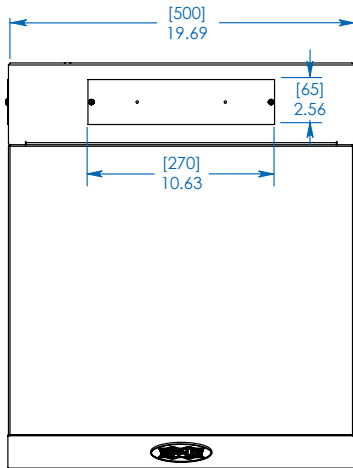

SEE NEXT PAGE FOR DETAILED UNIT MEASUREMENTS

1111 W. 35th Street
Chicago, IL 60609 USA
773.869.1234
www.tripplite.com

Specifications

Model	SRWF16U38
Rack Spaces	16U
Equipment Mounting Depth	Up to 35 in. (889 mm)
Load Rating*	400 lb. (181 kg)
Unit Dimensions (H x W x D)	38 x 19.69 x 23.19 in. / 965.2 x 500 x 589 mm
Shipping Dimensions (H x W x D)	42.91 x 22.44 x 26 in. / 1090 x 570 x 660 mm
Unit Weight	81.5 lb. / 37 kg
Shipping Weight	102.7 lb. / 46.58 kg
Standards	EIA-310-E, NOM, GOST, RoHS, PCI-DSS

* The load rating includes the combined weight of the unit and installed equipment. The unit must be mounted to a stable surface with user-supplied anchors capable of bearing the full load.

FRONT VIEW

SIDE VIEW

REAR VIEW

TOP VIEW

BOTTOM VIEW

MODEL:
SRWF16U38
TRIPP-LITE

1111 W. 35th Street
 Chicago, IL 60609 USA
 773.869.1234
 www.tripplite.com

Dimensions: [mm] INCHES

Tripp Lite has a policy of continuous improvement. Specifications are subject to change without notice.