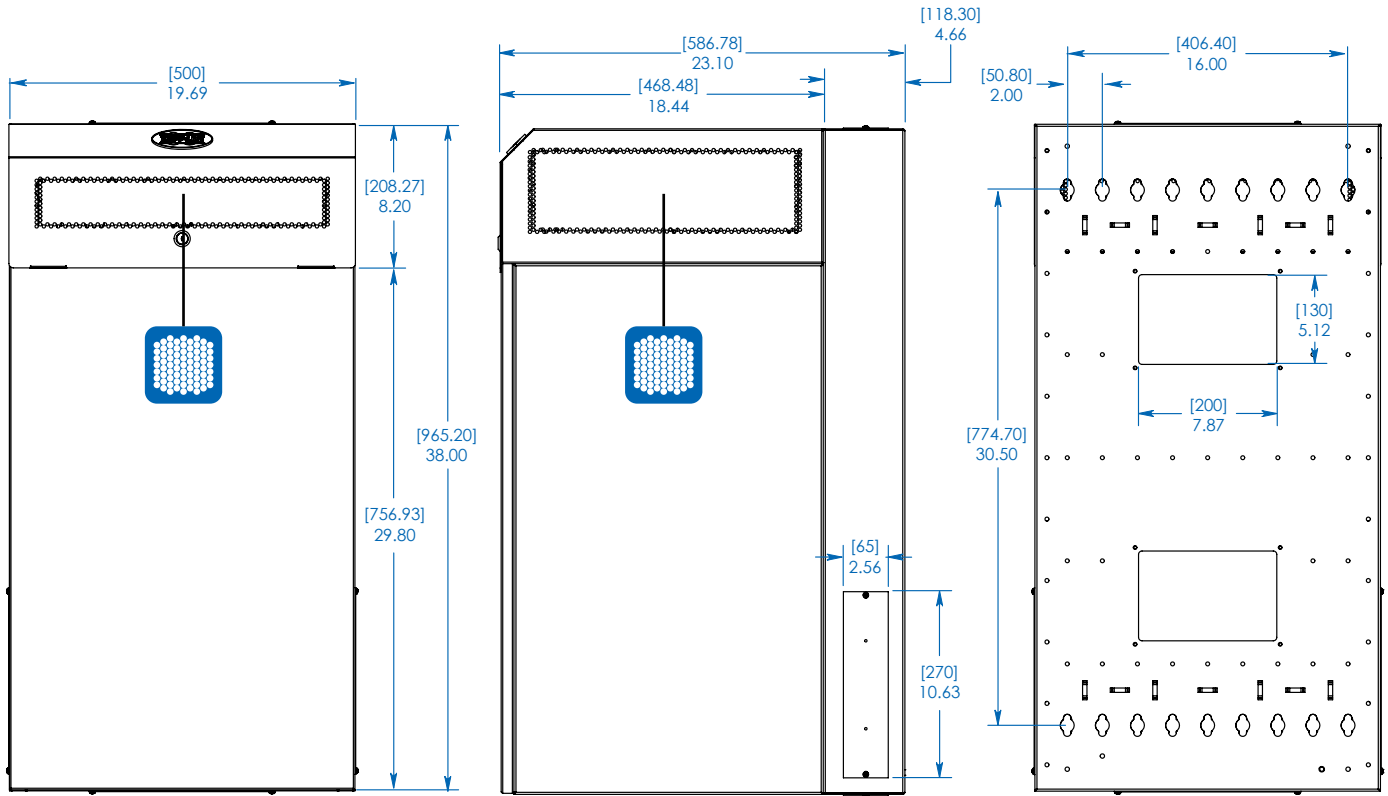

Also Includes: Owner's Manual

- Wall-mount enclosures provide convenient, locking storage for rackmount IT devices and other equipment that should be off the floor, out of the way and secure
- Low-profile design with vertical equipment mounting is ideal for back office or network closet applications where space is limited
- 4U of horizontal space at the top of the unit accommodates patch panels up to 2.5 inches deep

SEE NEXT PAGE FOR DETAILED UNIT MEASUREMENTS

1111 W. 35th Street
Chicago, IL 60609 USA
773.869.1234
www.tripplite.com

Specifications

Model	SRWF16U38
Rack Spaces	16U
Equipment Mounting Depth	Up to 35 in. (889 mm)
Load Rating*	400 lb. (181 kg)
Unit Dimensions (H x W x D)	38 x 19.69 x 23.19 in. / 965.2 x 500 x 589 mm
Shipping Dimensions (H x W x D)	42.91 x 22.44 x 26 in. / 1090 x 570 x 660 mm
Unit Weight	81.5 lb. / 37 kg
Shipping Weight	102.7 lb. / 46.58 kg
Standards	EIA-310-E, NOM, GOST, RoHS, PCI-DSS

* The load rating includes the combined weight of the unit and installed equipment. The unit must be mounted to a stable surface with user-supplied anchors capable of bearing the full load.

FRONT VIEW

SIDE VIEW

REAR VIEW

TOP VIEW

BOTTOM VIEW

MODEL:
SRWF16U38
TRIPP-LITE

1111 W. 35th Street
 Chicago, IL 60609 USA
 773.869.1234
 www.tripplite.com

Dimensions: [mm] INCHES

Tripp Lite has a policy of continuous improvement. Specifications are subject to change without notice.