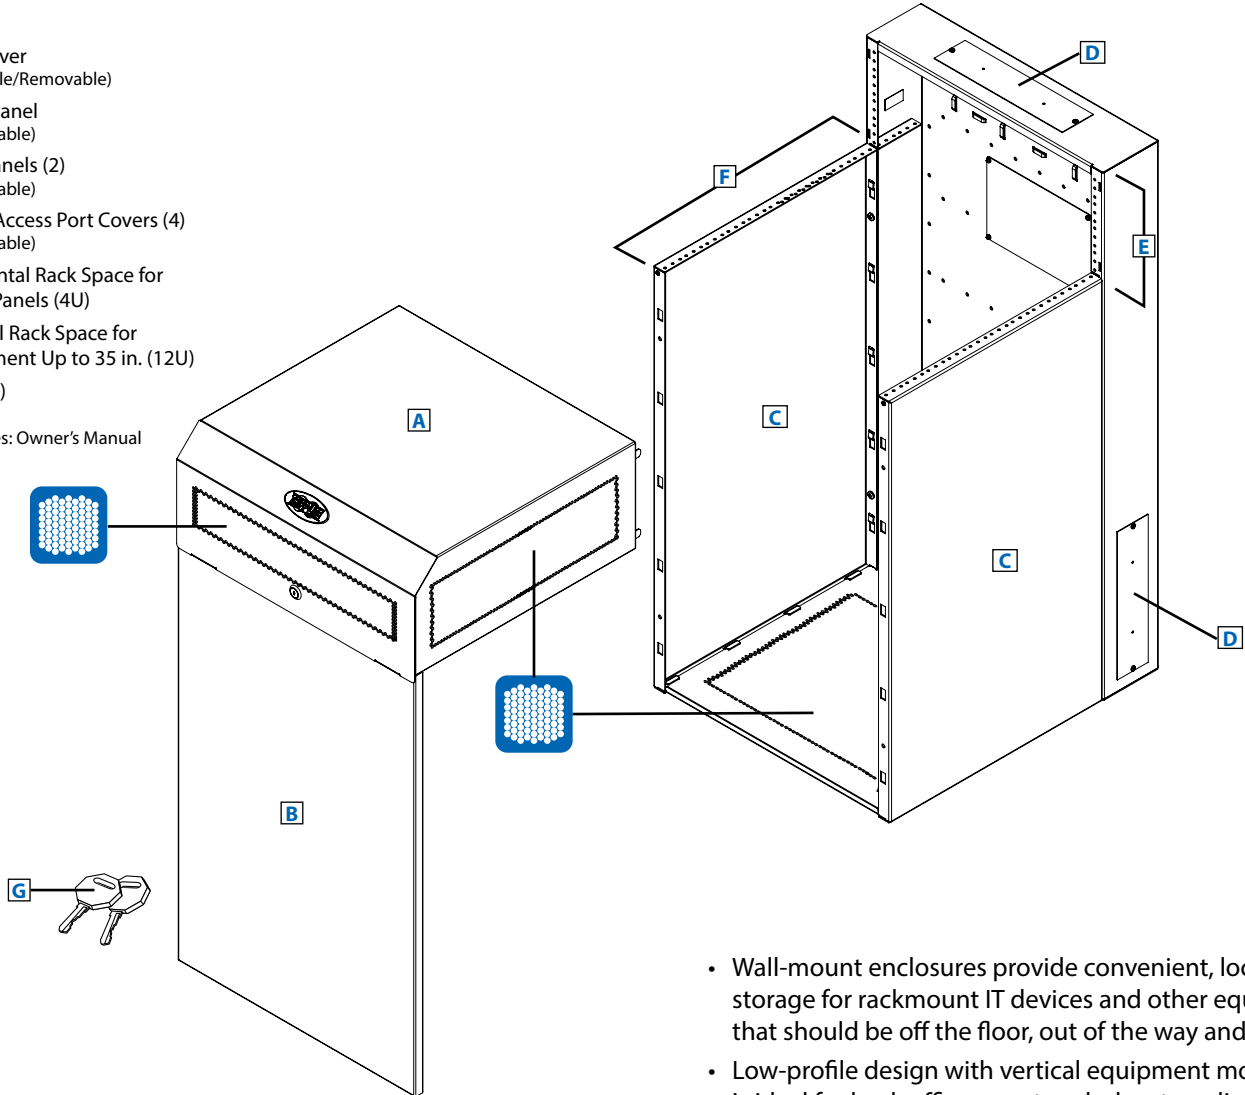

MODEL:

SRWF16U38

SmartRack® Low-Profile Wall-Mount Rack Enclosure Cabinet

16 Rack Units

400 lb.
Load Rating

Sturdy Steel
Construction

Locking
Top Cover

Accommodates
Standard 19-inch
Equipment

4U of Horizontal Rack
Space for Patch Panels

Convenient
Cable Access

Ventilated for
Ample Airflow

- A** Top Cover
(Lockable/Removable)
- B** Front Panel
(Removable)
- C** Side Panels (2)
(Removable)
- D** Cable Access Port Covers (4)
(Removable)
- E** Horizontal Rack Space for
Patch Panels (4U)
- F** Vertical Rack Space for
Equipment Up to 35 in. (12U)
- G** Keys (2)

Also Includes: Owner's Manual

- Wall-mount enclosures provide convenient, locking storage for rackmount IT devices and other equipment that should be off the floor, out of the way and secure
- Low-profile design with vertical equipment mounting is ideal for back office or network closet applications where space is limited
- 4U of horizontal space at the top of the unit accommodates patch panels up to 2.5 inches deep

SEE NEXT PAGE FOR DETAILED UNIT MEASUREMENTS

1111 W. 35th Street
Chicago, IL 60609 USA
773.869.1234
www.tripplite.com

Specifications

Model	SRWF16U38
Rack Spaces	16U
Equipment Mounting Depth	Up to 35 in. (889 mm)
Load Rating*	400 lb. (181 kg)
Unit Dimensions (H x W x D)	38 x 19.69 x 23.19 in. / 965.2 x 500 x 589 mm
Shipping Dimensions (H x W x D)	42.91 x 22.44 x 26 in. / 1090 x 570 x 660 mm
Unit Weight	81.5 lb. / 37 kg
Shipping Weight	102.7 lb. / 46.58 kg
Standards	EIA-310-E, NOM, GOST, RoHS, PCI-DSS