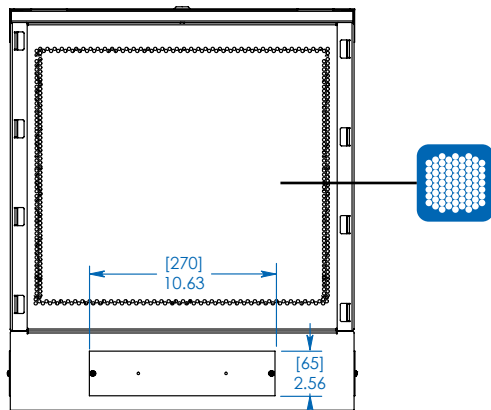

SEE NEXT PAGE FOR DETAILED UNIT MEASUREMENTS

1111 W. 35th Street
Chicago, IL 60609 USA
773.869.1234
www.tripplite.com

Specifications

Model	SRWF16U38
Rack Spaces	16U
Equipment Mounting Depth	Up to 35 in. (889 mm)
Load Rating*	400 lb. (181 kg)
Unit Dimensions (H x W x D)	38 x 19.69 x 23.19 in. / 965.2 x 500 x 589 mm
Shipping Dimensions (H x W x D)	42.91 x 22.44 x 26 in. / 1090 x 570 x 660 mm
Unit Weight	81.5 lb. / 37 kg
Shipping Weight	102.7 lb. / 46.58 kg
Standards	EIA-310-E, NOM, GOST, RoHS, PCI-DSS

* The load rating includes the combined weight of the unit and installed equipment. The unit must be mounted to a stable surface with user-supplied anchors capable of bearing the full load.

FRONT VIEW

SIDE VIEW

REAR VIEW

TOP VIEW

BOTTOM VIEW

MODEL:
SRWF16U38
TRIPP-LITE

1111 W. 35th Street
 Chicago, IL 60609 USA
 773.869.1234
 www.tripplite.com

Dimensions: [mm] INCHES

Tripp Lite has a policy of continuous improvement. Specifications are subject to change without notice.