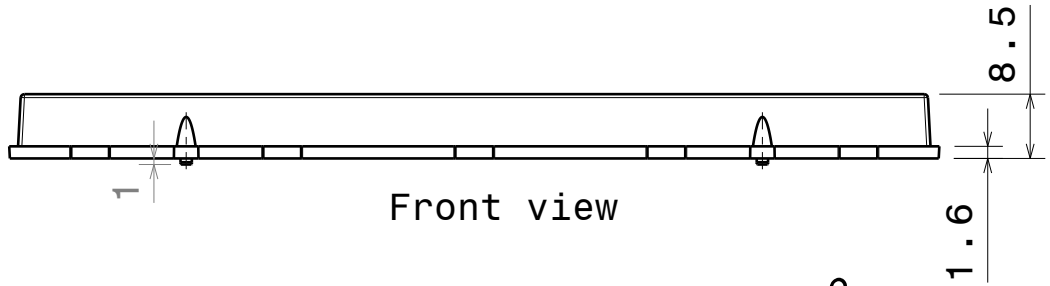

2

2

1

1

INDEX	PART NO	DESCRIPTION	MATERIAL	COLOUR
1	C13490	HB-5X1-FLAT-W	PMMA 8N	

Tolerances if not otherwise shown
According to DIN ISO 2768-1
Linear measures:
Up to 30mm class M, otherwise class C.
According to DIN ISO 2768-2
Form and position: class L

SIZE PART NUMBER

A4

C13490

SCALE	1:1	WEIGHT	-	SHEET	1/1
-------	-----	--------	---	-------	-----

D

A