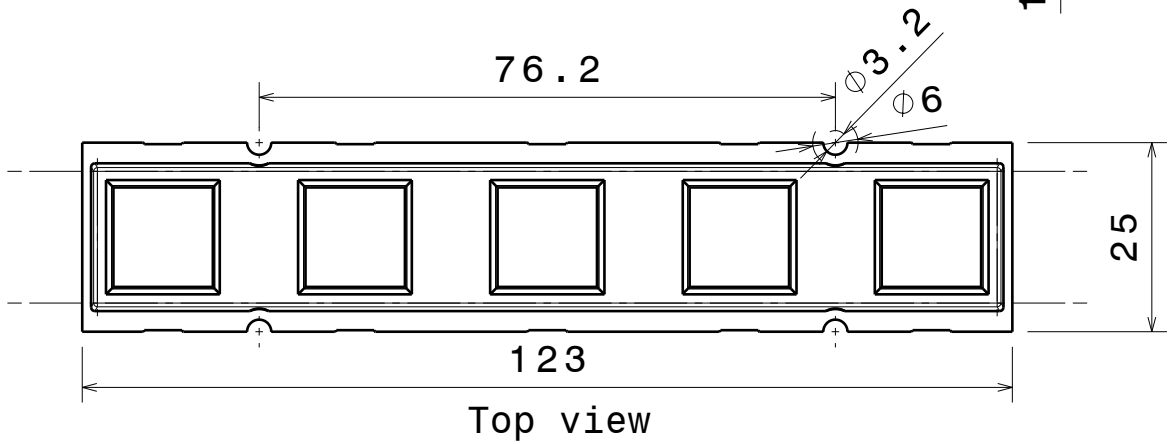

2

2

1

1

INDEX	PART NO	DESCRIPTION	MATERIAL	COLOUR
1	C13490	HB-5X1-FLAT-W	PMMA 8N	

Tolerances if not otherwise shown
According to DIN ISO 2768-1
Linear measures:
Up to 30mm class M, otherwise class C.
According to DIN ISO 2768-2
Form and position: class L

SIZE PART NUMBER

A4

C13490

SCALE	1:1	WEIGHT	-	SHEET	1/1
-------	-----	--------	---	-------	-----

D

A