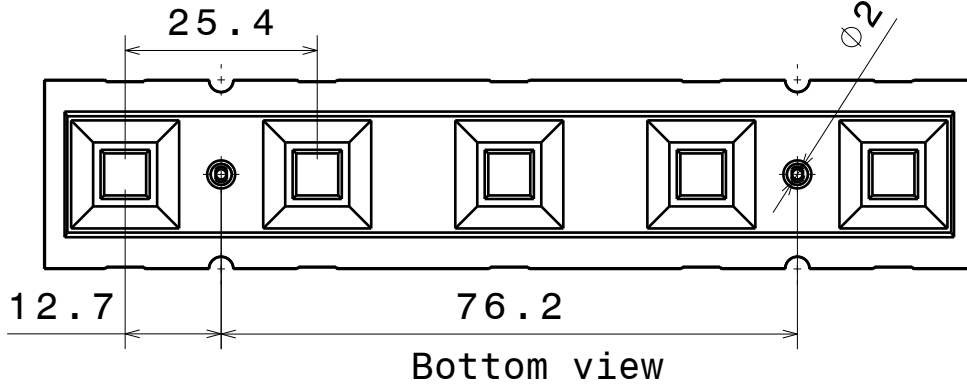

D

C

B

A

4

4

3

3

2

2

1

1

INDEX	PART NO	DESCRIPTION	MATERIAL	COLOUR
1	C13490	HB-5X1-FLAT-W	PMMA 8N	

Tolerances if not otherwise shown
According to DIN ISO 2768-1
Linear measures:
Up to 30mm class M, otherwise class C.
According to DIN ISO 2768-2
Form and position: class L

LEDiL

Ledil Oy
Salorankatu 10
FIN 24240 SALO
Finland

THIRD ANGLE PROJECTION:

DRAWING TITLE

C13490_HB-5X1-FLAT-W

This drawing is the property
of LEDiL Oy. It may not be
reproduced, copied or
communicated without a written
agreement with LEDiL Oy."

SIZE PART NUMBER

A4

C13490

SCALE	1:1	WEIGHT	-	SHEET	1/1

D

A