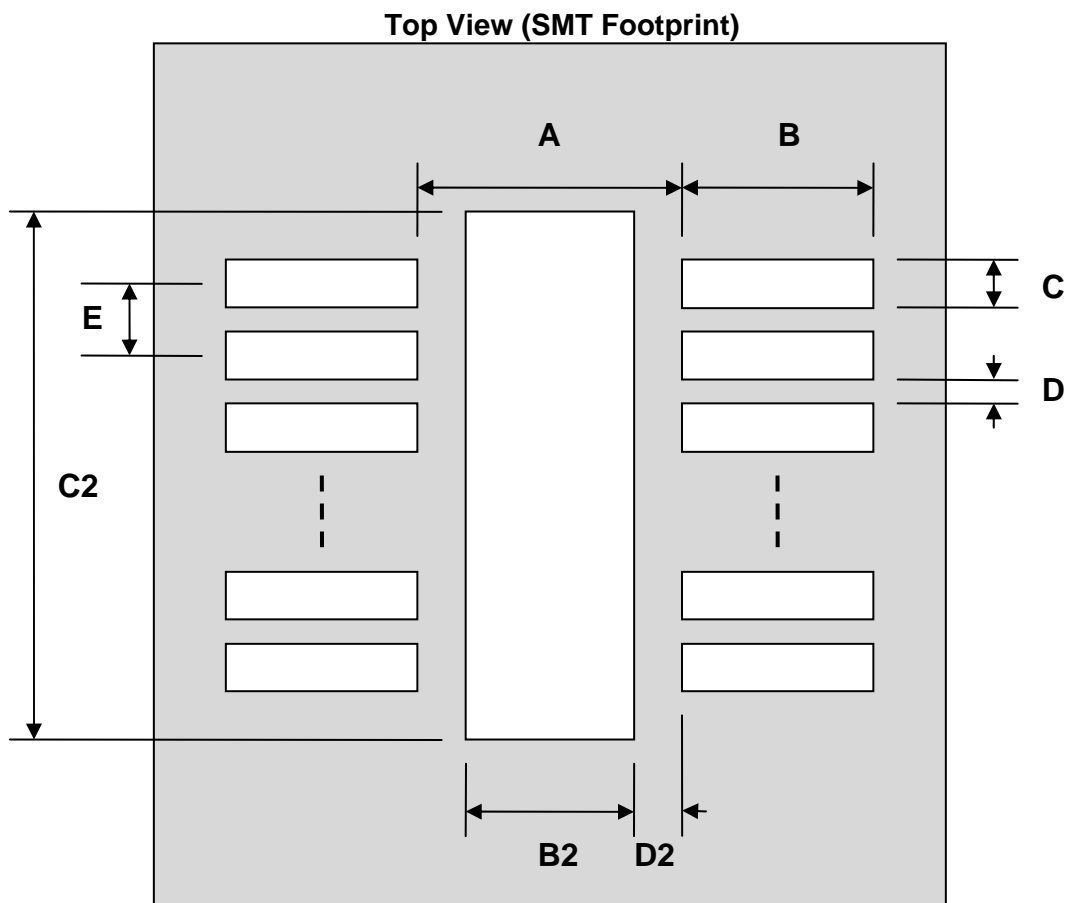

DFN-14 Stencil (0.5 mm pitch, 4.0 x 3.0 mm body)

REF.	DIMENSIONS					
	mm			inches		
	MIN.	TYP.	MAX.	MIN.	TYP.	MAX.
A		2.20				
B		0.60				
C		0.25				
B2		1.65				
C2		3.25				
D		0.25				
D2		0.275				
E		0.50				

(Representative drawing only - not to scale)