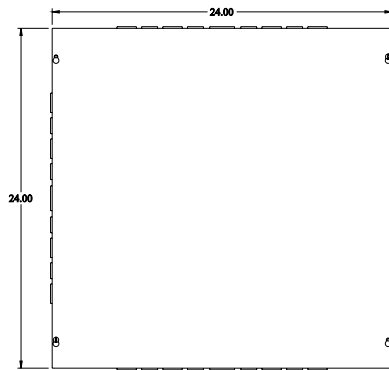

PART No. CSKO24246

for more information visit
www.hammfg.com

Data subject to change without notice

Isometric drawing Not to Scale

ISOMETRIC VIEW

TOP VIEW

SIDE VIEW

FRONT VIEW

SIDE VIEW

BOTTOM VIEW